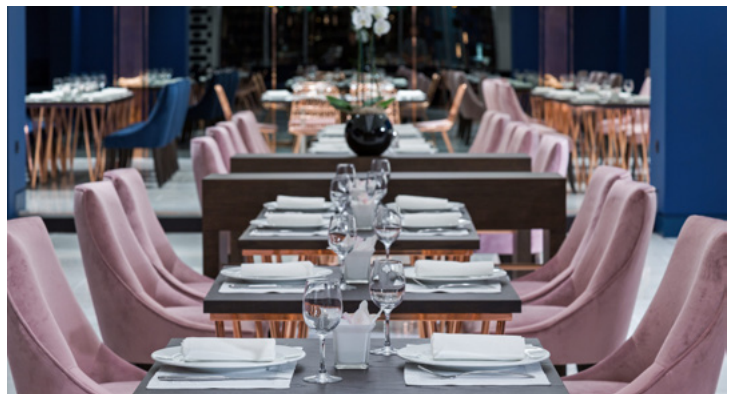

Mesoghaia Restaurant

S O F I T E L
HOTELS & RESORTS